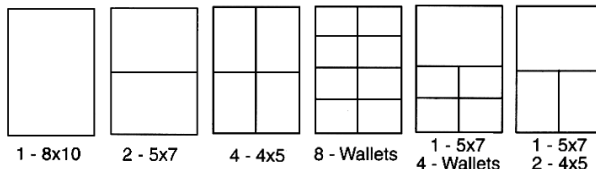

PACKAGE SPECIALS

Poses above the limit may be added for \$10 each.
Use the chart below to design your own package.

Units - Each unit must be of the same pose.

Package A \$139.00

Any 4 units - Limit 2 poses

Package B \$259.00

Any 8 units - Limit 3 poses

Package C \$349.00

Any 8 units - Limit 4 poses

12 pose folio or album

Package D \$399.00

Any 12 units - Limit 5 poses

One Deluxe 11x14 & 16 pose folio or album